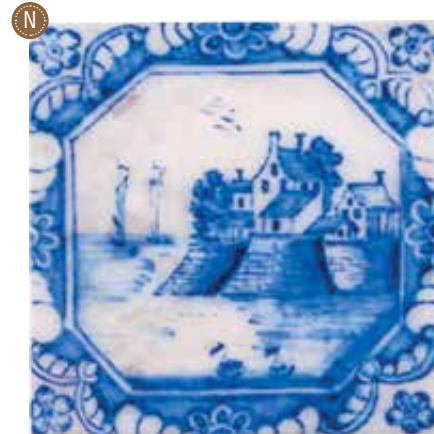

Sintra Piguês ✨❄️❄️
14.5x14.5x1.3 cm
701987

Material:
Mármore Polido / Polished Marble