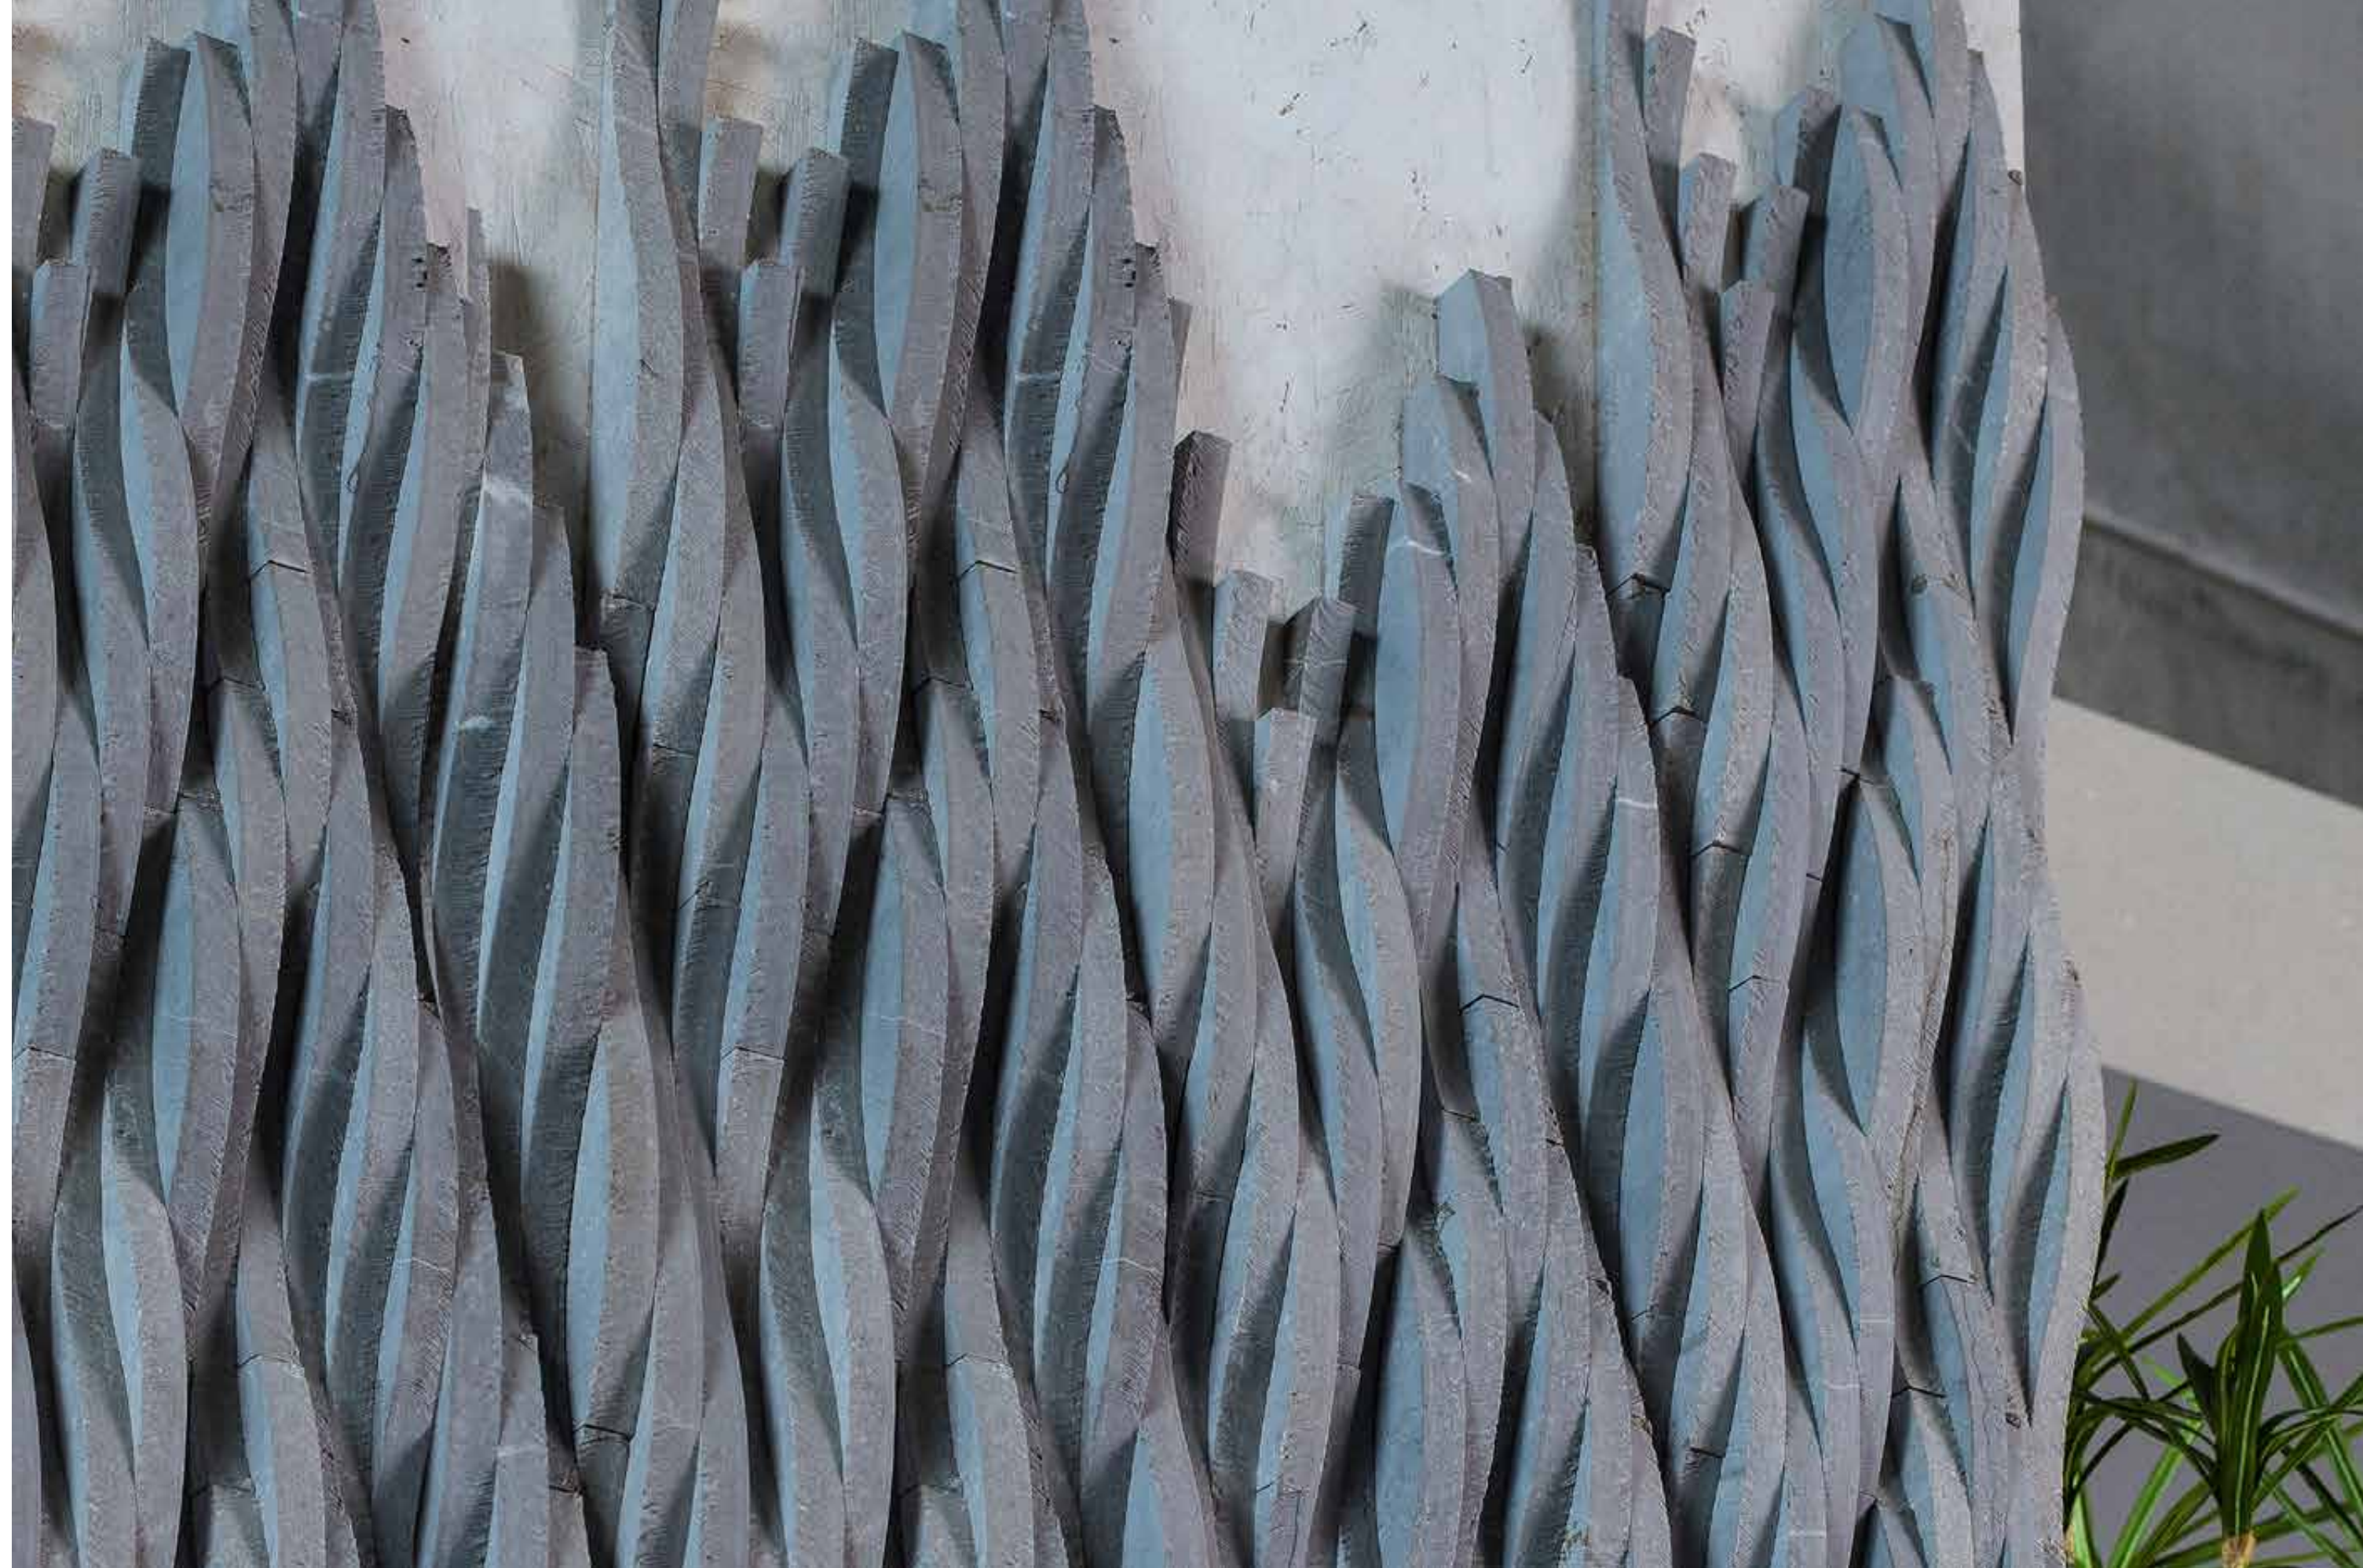

Serros Grigio - 29,37x10,8x3,8 cm